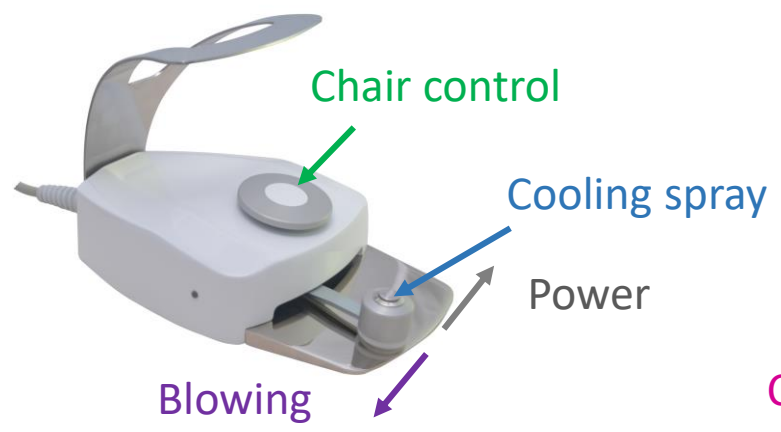

Foot controls

	<i>MINI</i>	<i>UNI</i>	<i>EASY</i>	<i>LIFT</i>	<i>EFFECTICE</i>
Foot switch	•	•	•	•	•
Foot switch with buttons	•	•	•	•	•
Multifunctional foot control (as foot pedal) I		•	•	•	•
Multifunctional foot control FCR1-6	•				
Multifunctional foot control FCR1-7		•	•	•	•
Multifunctional foot control FCR1-7 WL -wireless with supply adapter		•	•	•	•
Multifunctional foot control FCR1-9 (cup filling + OP light on/off functions)					•
Multifunctional foot control FCR1-9 WL (cup filling + OP light on/off functions) wireless with supply adapter					•

Multifunctional foot control FCR1-9 + WL

Multifunctional foot control FCR1-7 + WL

Multifunctional foot pedal

Foot switch with buttons

Foot switch

FCR 1-6

FCR 1-7/ FCR 1-7 WL

FCR 1-9/ FCR 1-9 WL

Multifunctional foot pedal

Foot control with spary

Foot switch with buttons

Foot switch