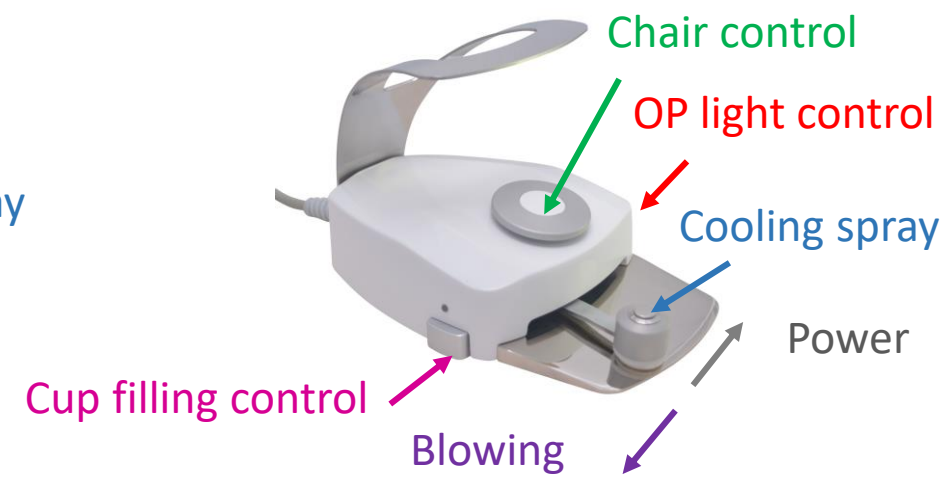

Foot controls

	<i>MINI</i>	<i>UNI</i>	<i>EASY</i>	<i>LIFT</i>	<i>EFFECTICE</i>
Foot switch	•	•	•	•	•
Foot switch with buttons	•	•	•	•	•
Multifunctional foot control (as foot pedal) I		•	•	•	•
Multifunctional foot control FCR1-6	•				
Multifunctional foot control FCR1-7		•	•	•	•
Multifunctional foot control FCR1-7 WL -wireless with supply adapter		•	•	•	•
Multifunctional foot control FCR1-9 (cup filling + OP light on/off functions)					•
Multifunctional foot control FCR1-9 WL (cup filling + OP light on/off functions) wireless with supply adapter					•

Multifunctional foot control FCR1-9 + WL

Multifunctional foot control FCR1-7 + WL

Multifunctional foot pedal

Foot switch with buttons

Foot switch

FCR 1-6

FCR 1-7/ FCR 1-7 WL

FCR 1-9/ FCR 1-9 WL

Multifunctional foot pedal

Foot control with spary

Foot switch with buttons

Foot switch