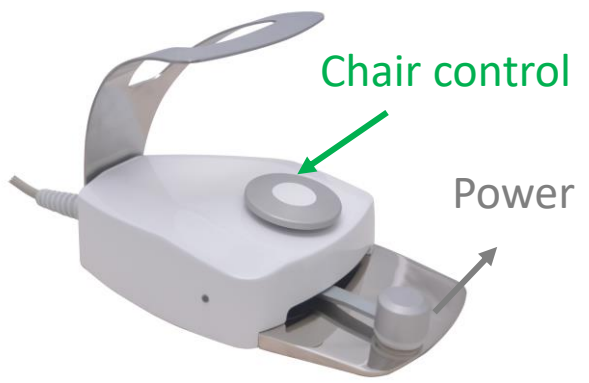

Foot controls

	<i>MINI</i>	<i>UNI</i>	<i>EASY</i>	<i>LIFT</i>	<i>EFFECTICE</i>
Foot switch	•	•	•	•	•
Foot switch with buttons	•	•	•	•	•
Multifunctional foot control (as foot pedal) I		•	•	•	•
Multifunctional foot control FCR1-6	•				
Multifunctional foot control FCR1-7		•	•	•	•
Multifunctional foot control FCR1-7 WL -wireless with supply adapter		•	•	•	•
Multifunctional foot control FCR1-9 (cup filling + OP light on/off functions)					•
Multifunctional foot control FCR1-9 WL (cup filling + OP light on/off functions) wireless with supply adapter					•

Multifunctional foot control FCR1-9 + WL

Multifunctional foot control FCR1-7 + WL

Multifunctional foot pedal

Foot switch with buttons

Foot switch

FCR 1-6

FCR 1-7/ FCR 1-7 WL

FCR 1-9/ FCR 1-9 WL

Multifunctional foot pedal

Foot control with spary

Foot switch with buttons

Foot switch