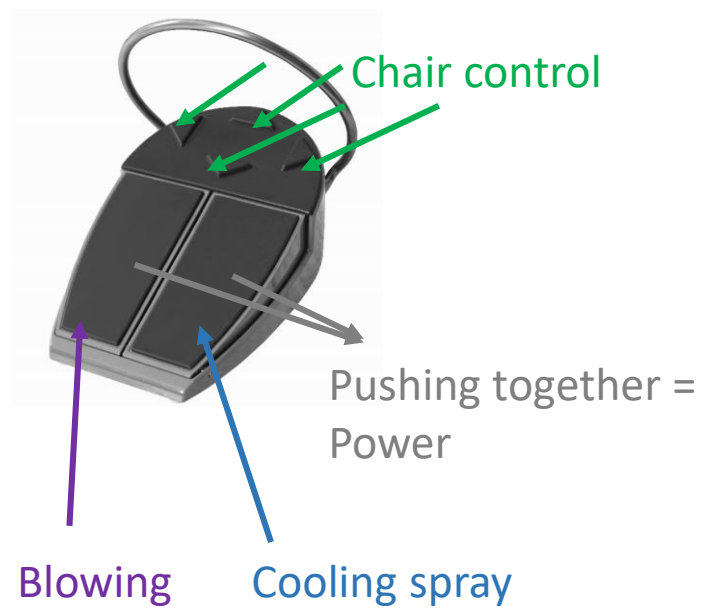

Foot controls

	<i>MINI</i>	<i>UNI</i>	<i>EASY</i>	<i>LIFT</i>	<i>EFFECTICE</i>
Foot switch	•	•	•	•	•
Foot switch with buttons	•	•	•	•	•
Multifunctional foot control (as foot pedal) I		•	•	•	•
Multifunctional foot control FCR1-6	•				
Multifunctional foot control FCR1-7		•	•	•	•
Multifunctional foot control FCR1-7 WL -wireless with supply adapter		•	•	•	•
Multifunctional foot control FCR1-9 (cup filling + OP light on/off functions)					•
Multifunctional foot control FCR1-9 WL (cup filling + OP light on/off functions) wireless with supply adapter					•

Multifunctional foot control FCR1-9 + WL

Multifunctional foot control FCR1-7 + WL

Multifunctional foot pedal

Foot switch with buttons

Foot switch

FCR 1-6

FCR 1-7/ FCR 1-7 WL

FCR 1-9/ FCR 1-9 WL

Multifunctional foot pedal

Foot control with spary

Foot switch with buttons

Foot switch