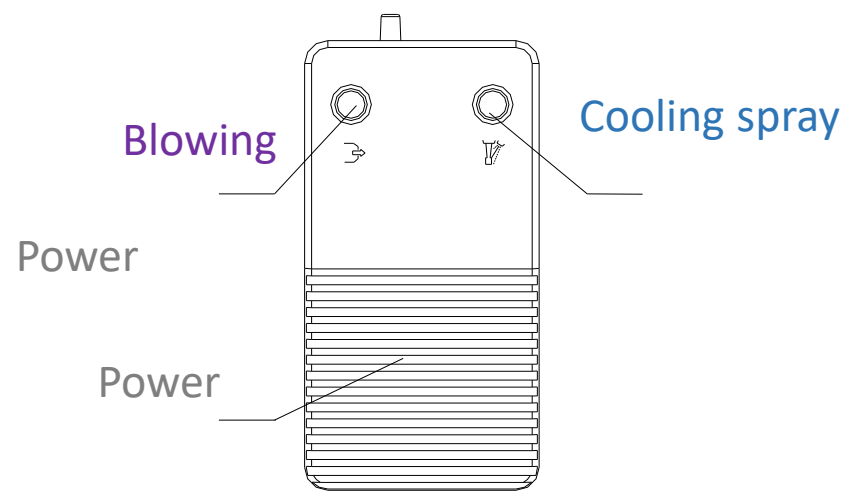

Foot switch with buttons